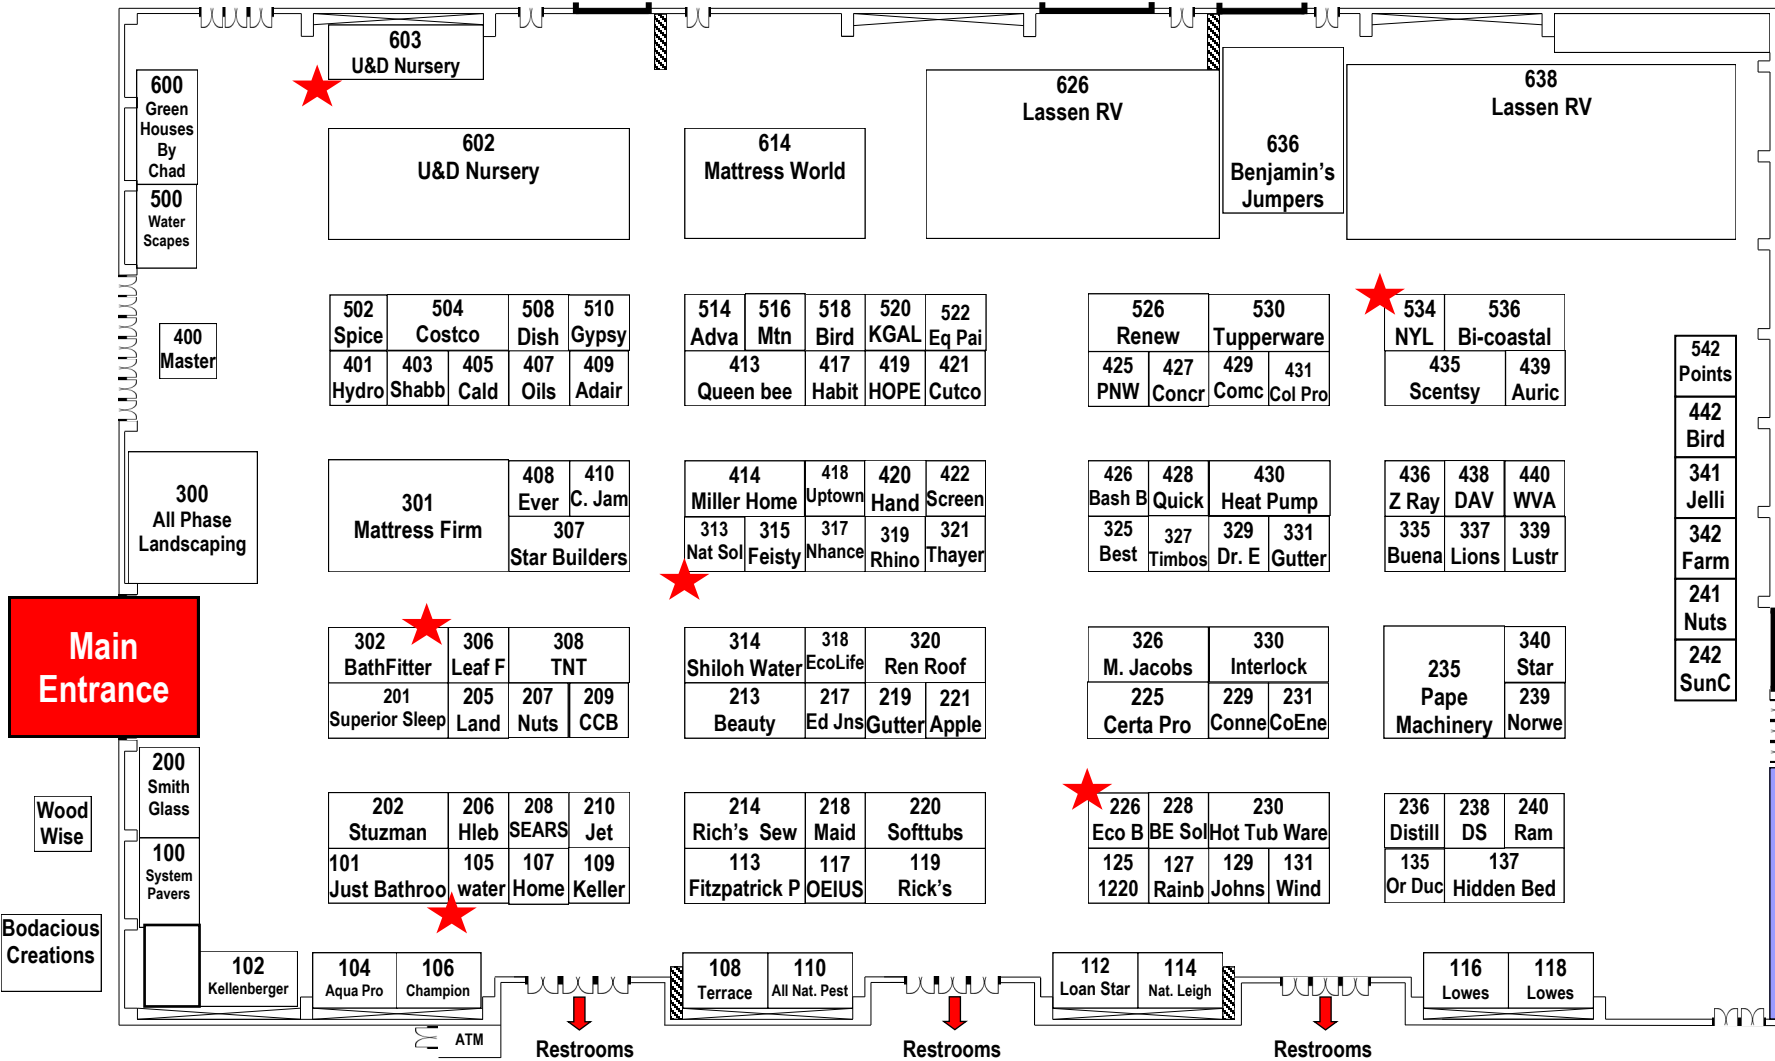

SPONSORED BY:

503.364.1716
info@wvpevents.com

SHOW HOURS: Friday (27th) 3pm-8pm Saturday (28th) 10am-6pm Sunday (29th) 10am-5pm

Terrace Hardscaping
Crafted outdoor solutions.

U & D Nursery

List of Exhibitors: