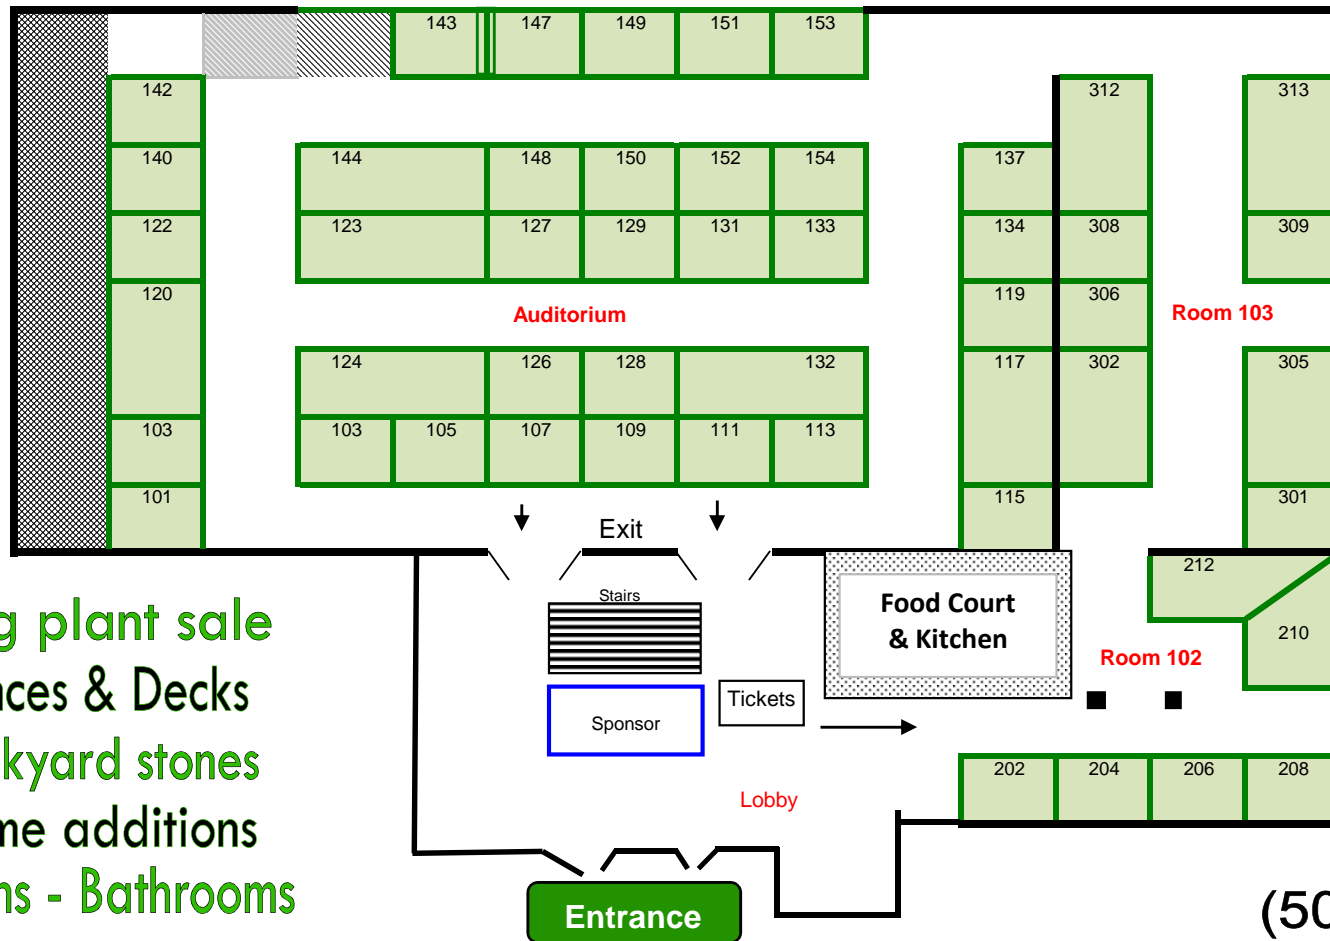

Spring Home & Garden Show

Yamhill County
Mac Community Center

Load Door/Dock
10x12

Spring plant sale
Fences & Decks
Backyard stones
Home additions
Kitchens - Bathrooms

w v p
(503) 364.1716