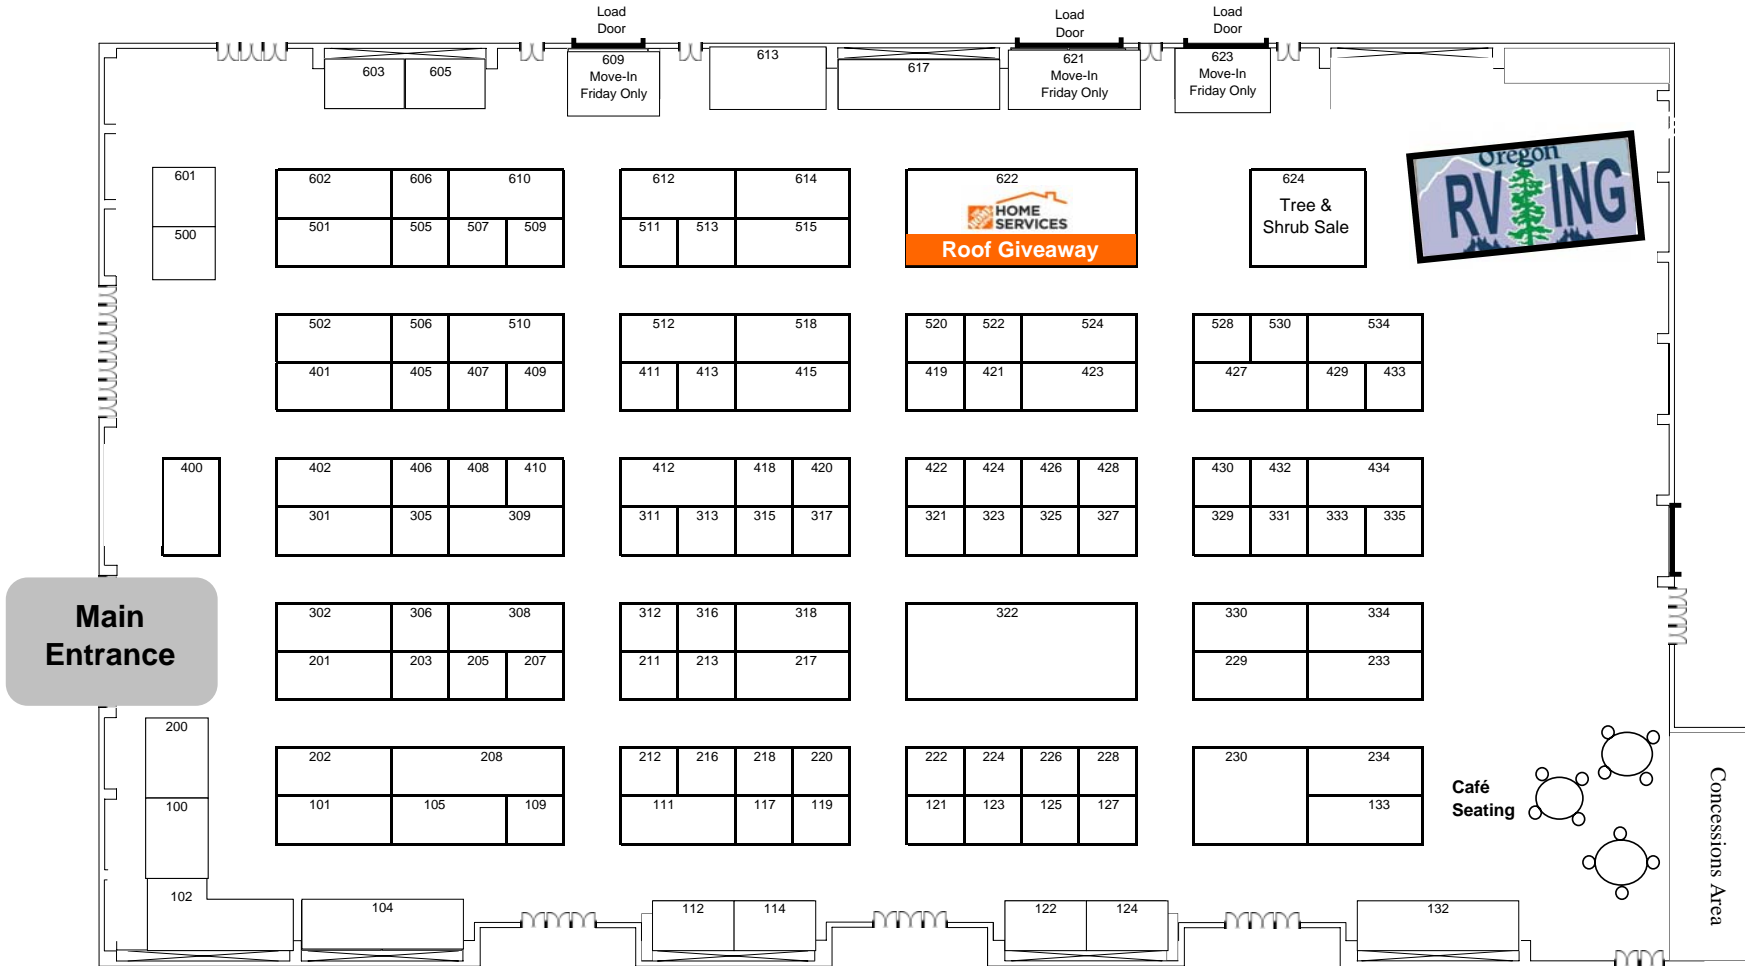

Albany Home & Remodeling Show

Sept 30 - Oct 2, 2011

willamette valley

home show

Show Times:

Friday..... 3pm to 8pm
 Saturday..... 10am to 8pm
 Sunday..... 10am to 5pm

Move In Times:

Thursday..... 9am to 8pm
 Friday..... 9am to 1pm
 *Vehicles allowed Thursday only